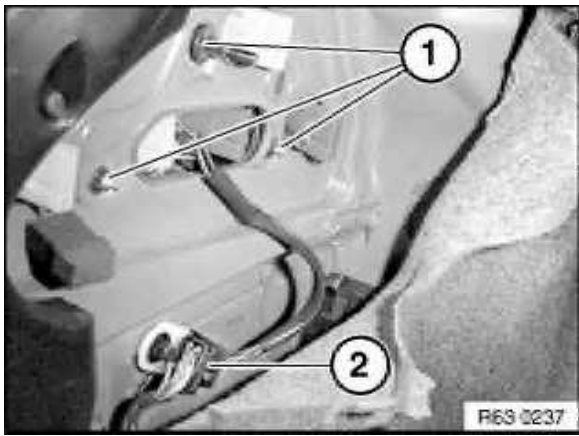

**Up to 04/99:**

Unfasten nut and remove lamp socket.

Unfasten nut and pull out rear light.

**From 04/99:**

Release nut (1) and remove trim (2).

Unscrew nuts (1).

Disconnect plug connection (2) and pull out rear light.