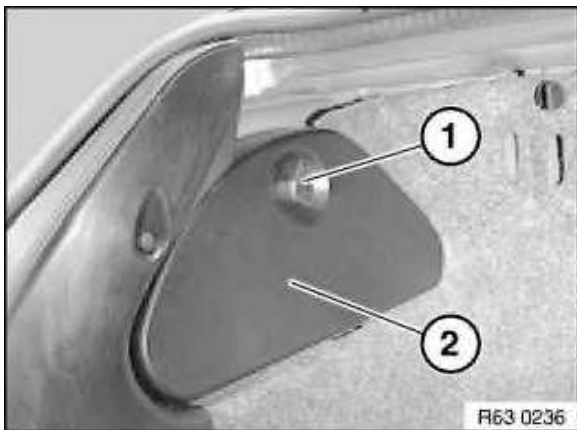

**Up to 04/99:**

Unfasten nut and remove lamp socket.

Unfasten nut and pull out rear light.

**From 04/99:**

Release nut (1) and remove trim (2).

Unscrew nuts (1).

Disconnect plug connection (2) and pull out rear light.