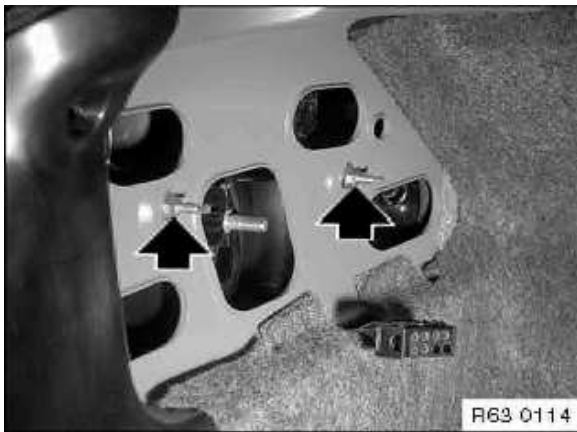

**Up to 04/99:**

Unfasten nut and remove lamp socket.

Unfasten nut and pull out rear light.

**From 04/99:**

Release nut (1) and remove trim (2).

Unscrew nuts (1).

Disconnect plug connection (2) and pull out rear light.