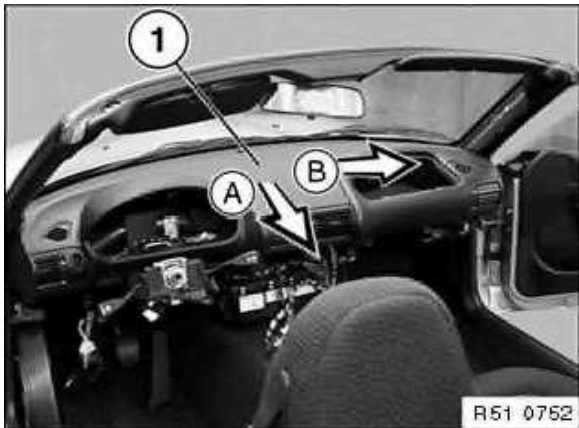

Removing light switch,
refer to 61 31 028

Removing switch for headlight vertical aim control,
refer to 61 31 072

Removing plate for heating control,
refer to 64 11 750

Unfasten left/right screws (1).

Unfasten screws (1) under center of ventilation grill.

Lift out finisher strips (1) and unfasten screws (2).

Installation:

Screw down screws (2) with spacer sleeve (3).

Lift instrument panel (1) upwards and backwards (A) and remove on passenger side (B).

Installation: