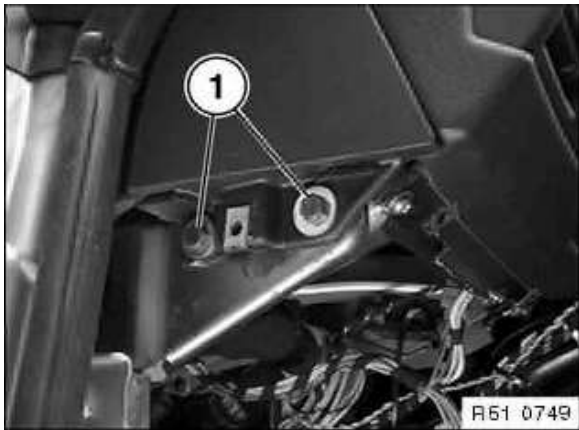

Removing center console,
refer to 51 16 200

Removing airbag module on passenger side,
refer to 72 12 000

Removing complete instrument panel,
refer to 62 21 000

Unfastening switch for windshield wiper and indicator light from steering column,
refer to 61 31 040

Removing light switch,
refer to 61 31 028

Removing switch for headlight vertical aim control,
refer to 61 31 072

Removing plate for heating control,
refer to 64 11 750

Unfasten left/right screws (1).

Unfasten screws (1) under center of ventilation grill.

Lift out finisher strips (1) and unfasten screws (2).

Installation:

Screw down screws (2) with spacer sleeve (3).

Lift instrument panel (1) upwards and backwards (A) and remove on passenger side (B).

Installation: