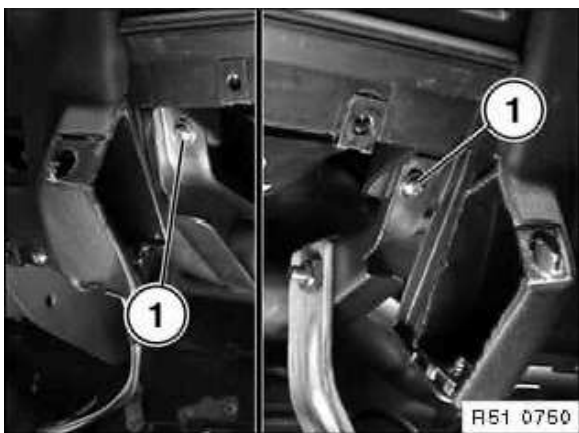

Removing light switch,
refer to 61 31 028

Removing switch for headlight vertical aim control,
refer to 61 31 072

Removing plate for heating control,
refer to 64 11 750

Unfasten left/right screws (1).

Unfasten screws (1) under center of ventilation grill.

Lift out finisher strips (1) and unfasten screws (2).

Installation:

Screw down screws (2) with spacer sleeve (3).

Lift instrument panel (1) upwards and backwards (A) and remove on passenger side (B).

Installation: