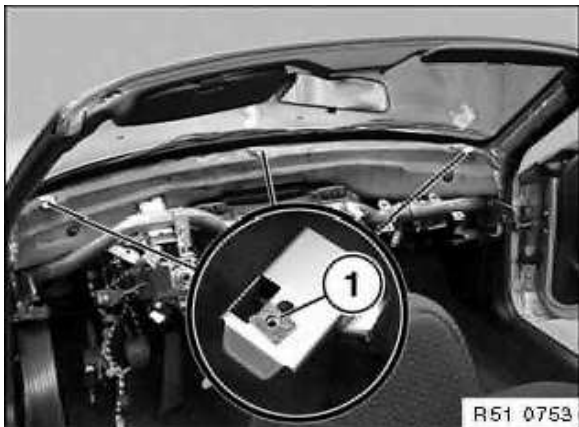

Removing center console,
refer to 51 16 200

Removing airbag module on passenger side,
refer to 72 12 000

Removing complete instrument panel,
refer to 62 21 000

Unfastening switch for windshield wiper and indicator light from steering column,
refer to 61 31 040

Removing light switch,
refer to 61 31 028

Removing switch for headlight vertical aim control,
refer to 61 31 072

Removing plate for heating control,
refer to 64 11 750

Unfasten left/right screws (1).

Unfasten screws (1) under center of ventilation grill.

Lift out finisher strips (1) and unfasten screws (2).

Installation:

Screw down screws (2) with spacer sleeve (3).

Lift instrument panel (1) upwards and backwards (A) and remove on passenger side (B).

Installation: