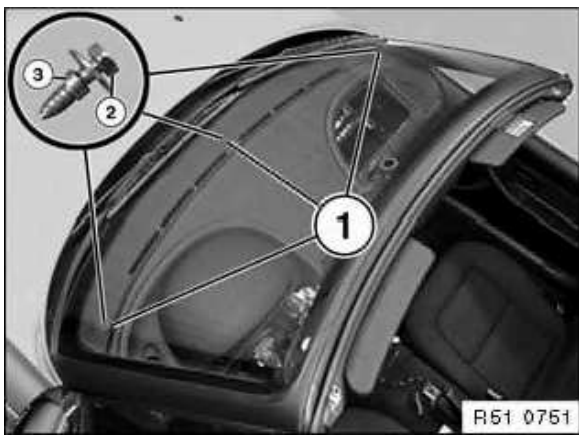

Removing light switch,
refer to 61 31 028

Removing switch for headlight vertical aim control,
refer to 61 31 072

Removing plate for heating control,
refer to 64 11 750

Unfasten left/right screws (1).

Unfasten screws (1) under center of ventilation grill.

Lift out finisher strips (1) and unfasten screws (2).

Installation:

Screw down screws (2) with spacer sleeve (3).

Lift instrument panel (1) upwards and backwards (A) and remove on passenger side (B).

Installation: